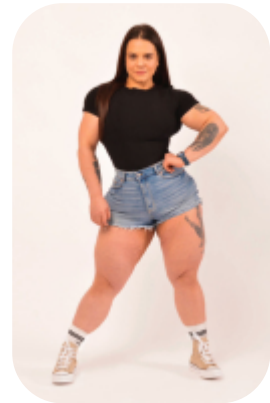

Additional Talents:

SWIM BIKE SKATE

GYM FITNESS WEIGHT LIFTING