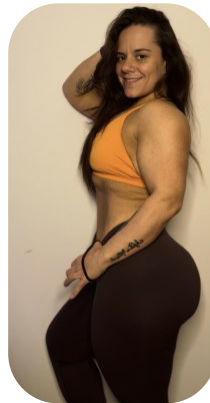

Additional Talents:

SWIM BIKE SKATE

GYM FITNESS WEIGHT LIFTING