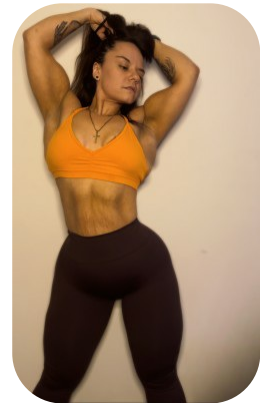

Additional Talents:

SWIM BIKE SKATE

GYM FITNESS WEIGHT LIFTING