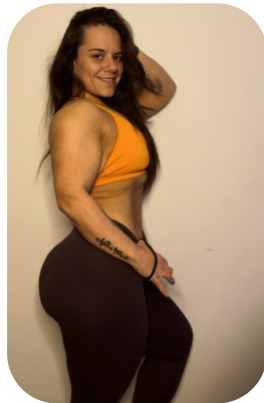

Additional Talents:

SWIM BIKE SKATE

GYM FITNESS WEIGHT LIFTING