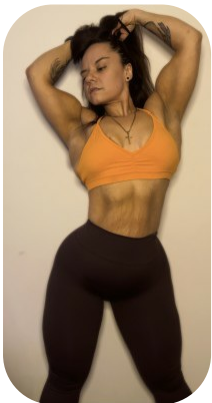

Additional Talents:

SWIM BIKE SKATE

GYM FITNESS WEIGHT LIFTING